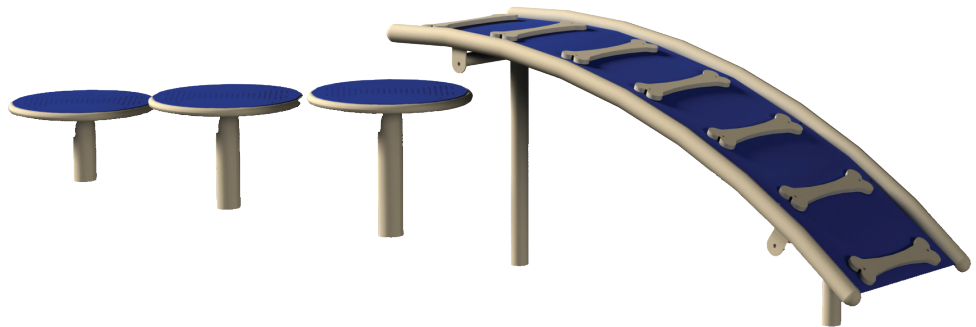

77.17" L, 33.25" W, 50.25" H

CLASSIC FAVORITES

Stepping Cluster \$1,290
115.75" L, 15.94" W, 34" H

Starter Platform \$895
31.91" L, 37.91" W, 12" H

Tunnel Run \$1,450
43.31" L, 33" W, 41.14" H

Sky Crossing \$3,475
210.24" L, 17.24" W, 31.5" H

Teeter Totter \$1,260
95.06" L, 17.32" W, 21.06" H

Adventure Peak \$2,845
123.11" L, 17.24" W, 71.42" H

INNOVATIVE NEW DESIGNS

Tug-Around \$1,405
34.92" L, 1.89" W, 47.52" H

Ramp and Steps \$2,615
163.5" L, 25.59" W, 45.79" H

Stepping Riser \$1,015
78.74" L, 12.6" W, 15.43" H

CHOOSE FROM THESE COLOR OPTIONS

Blue

Green

Build your own pet park today,
with help from MultiPro!

Leash Post \$465
22.95" L, 22.95" W,
39.37" H

6-foot Bench \$995
72" L, 26" W, 30.46" H

Hoop Jump \$765
54.72" L, 62.76" H

Rules Sign \$650
24" L, 4" W, 78" H

Adjustable Jump \$1,105
39.37" L, 26.85" W, 19.41" H

**Bone Bin
Trash Container
\$1,025**
30" H, 22" Diameter

DOG PARK KITS

BIG TO SMALL - GREAT VALUES IN ALL