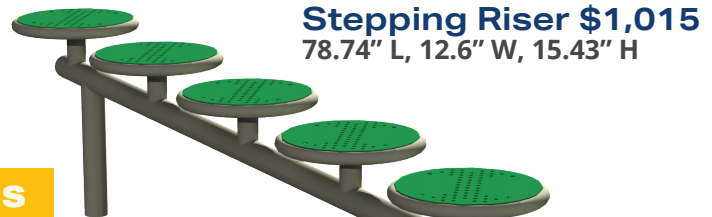

77.17" L, 33.25" W, 50.25" H

CLASSIC FAVORITES

Stepping Cluster \$1,290
115.75" L, 15.94" W, 34" H

Starter Platform \$895
31.91" L, 37.91" W, 12" H

Tunnel Run \$1,450
43.31" L, 33" W, 41.14" H

Sky Crossing \$3,475
210.24" L, 17.24" W, 31.5" H

Teeter Totter \$1,260
95.06" L, 17.32" W, 21.06" H

Adventure Peak \$2,845
123.11" L, 17.24" W, 71.42" H

INNOVATIVE NEW DESIGNS

Tug-Around \$1,405
34.92" L, 1.89" W, 47.52" H

Ramp and Steps \$2,615
163.5" L, 25.59" W, 45.79" H

Stepping Riser \$1,015
78.74" L, 12.6" W, 15.43" H

CHOOSE FROM THESE COLOR OPTIONS

Blue

Green

Build your own pet park today,
with help from MultiPro!

Leash Post \$465
22.95" L, 22.95" W,
39.37" H

6-foot Bench \$995
72" L, 26" W, 30.46" H