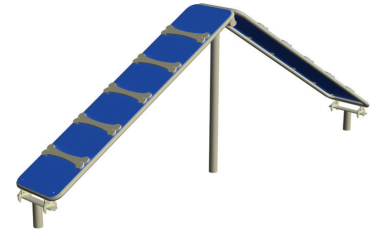

77.17" L, 33.25" W, 50.25" H

CLASSIC FAVORITES

Stepping Cluster \$1,290
115.75" L, 15.94" W, 34" H

Starter Platform \$895
31.91" L, 37.91" W, 12" H

Tunnel Run \$1,450
43.31" L, 33" W, 41.14" H

Sky Crossing \$3,475
210.24" L, 17.24" W, 31.5" H

Teeter Totter \$1,260
95.06" L, 17.32" W, 21.06" H

Adventure Peak \$2,845
123.11" L, 17.24" W, 71.42" H

INNOVATIVE NEW DESIGNS

Tug-Around \$1,405
34.92" L, 1.89" W, 47.52" H

Ramp and Steps \$2,615
163.5" L, 25.59" W, 45.79" H