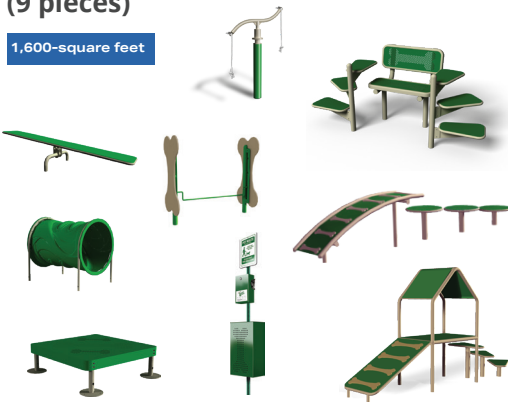

Stepping Riser \$1,015
78.74" L, 12.6" W, 15.43" H

CHOOSE FROM THESE COLOR OPTIONS

Blue

Green

Build your own pet park today,
with help from MultiPro!

Leash Post \$465
22.95" L, 22.95" W,
39.37" H

6-foot Bench \$995
72" L, 26" W, 30.46" H

Hoop Jump \$765
54.72" L, 62.76" H

Rules Sign \$650
24" L, 4" W, 78" H

Adjustable Jump \$1,105
39.37" L, 26.85" W, 19.41" H

**Bone Bin
Trash Container
\$1,025**
30" H, 22" Diameter

DOG PARK KITS

BIG TO SMALL - GREAT VALUES IN ALL

Designer Deluxe \$15,460
(9 pieces)

1,600-square feet

Designer Series \$9,360
(6 pieces)

750-square feet

The Essentials \$2,800
(4 pieces)

300-square feet

Active Series \$9,425
(6 pieces)

1,225-square feet

The Works \$27,445
(All 17 pieces)

6,400-square feet

Hound Heaven \$24,495
(14 pieces)

3,600-square feet

Active Deluxe \$15,300
(10 pieces)

2,500-square feet

Active Compact \$4,515
(4 pieces)

625-square feet